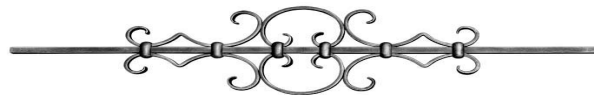

*The Sovereign*

We are offering four distinctive styles

*The Simplicity*

At Messiah Bridgeworks we know how to use a ruler but we don't always think along straight lines

*The Signature*

Mike and Shirley Hewitt  
250-847-3997